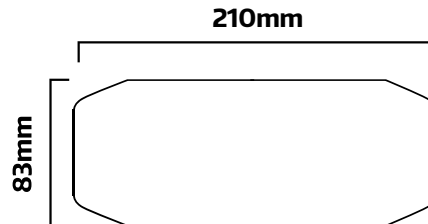

MIU15 NEW NEXT GENERATION V8 MULTIVOLT

Underwater LED Light

INSTALLATION & MOUNTING RECOMMENDATIONS	
Boat Size	8-15m
Transom/Hull Spacing	1-1.5m
Transom Quantity	2-6 pcs
For below water installation only	
TECHNICAL	
Fixture Lumens	3800
Average life expectancy	40,000+ hours
Available Voltage	10-30V DC
Power	24W
Current/Amp draw	2.0A
Approx light penetration (average water quality)	8m
Approx light penetration (ideal water quality)	19m
Driver	Internal
Warranty Term	2 Years
WEIGHT & DIMENSIONS	
Fixture length	210mm
Fixture width	83mm
Fixture height profile	8.9mm
Weight	290gm
Cable length	1.5m
Cutout for cable	8mm
Material	Scratch resistant Composite Laminate

DIMENSIONS:

The 2022 MIU15 V8 is an evolution of Macris' most popular underwater LED. 5% brighter than previous models at 3800 fixture lumens.

The new model features easy installation with jacketed cable and efficient 'one time' connector plug.